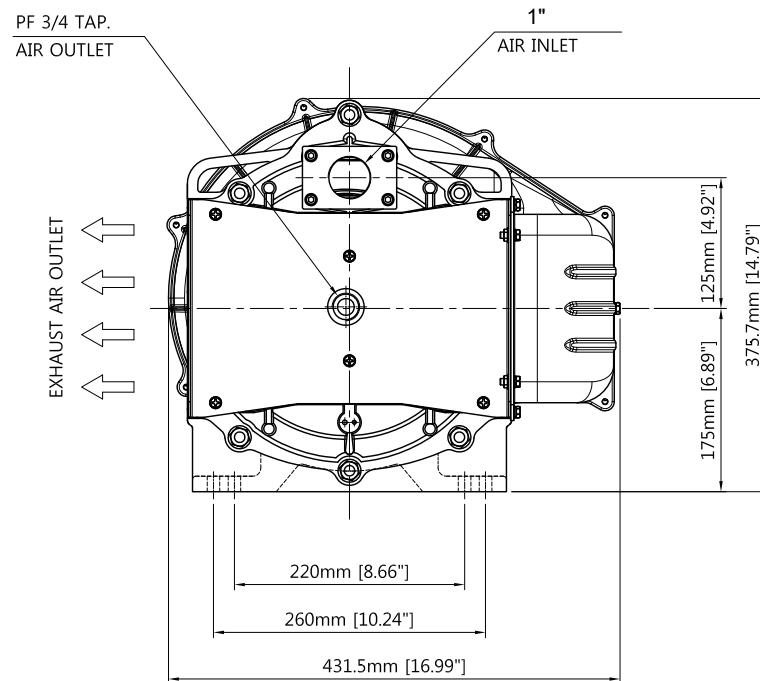

ISO VIEW

7.5 HP Motor: #244271, Motor Side Pulley #230167, Belts (2) #230165

10 HP Motor: #244272, Motor Side Pulley #230168, Belts (2) #230166

TOLERANCES UNLESS OTHERWISE SPECIFIED		PRODUCT NAME		TITLE	
		SCROLL AIR COMPRESSOR		7.5/10 HP Air End	
		MODEL		Part # 230153	
DWN. BY	DESIGNED BY	CHKD. BY	APPD. BY	THIRD ANGLE PROJECTION	SCALE 1:5
S.J.PARK	S.J.PARK			REFERENCE	UNIT : mm
2019.07.03	2019.07.03			DRW. NO.	
				DRAWING NO.	REV.
				RD005156	0