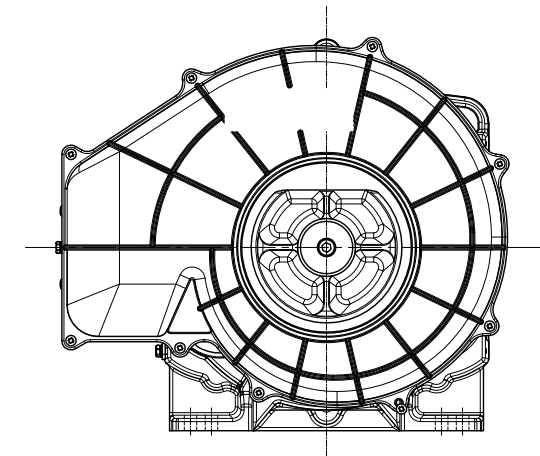

ISO VIEW

7.5 HP Motor: #244271, Motor Side Pulley #230167, Belts (2) #230165

10 HP Motor: #244272, Motor Side Pulley #230168, Belts (2) #230166

TOLERANCES UNLESS OTHERWISE SPECIFIED		PRODUCT NAME		TITLE	
		SCROLL AIR COMPRESSOR		7.5/10 HP Air End	
		MODEL		Part # 230153	
DWN. BY	DESIGNED BY	CHKD. BY	APPD. BY	THIRD ANGLE PROJECTION	SCALE 1:5
S.J.PARK	S.J.PARK			REFERENCE	UNIT : mm
2019.07.03	2019.07.03			DRW. NO.	
				DRAWING NO.	REV.
				RD005156	0