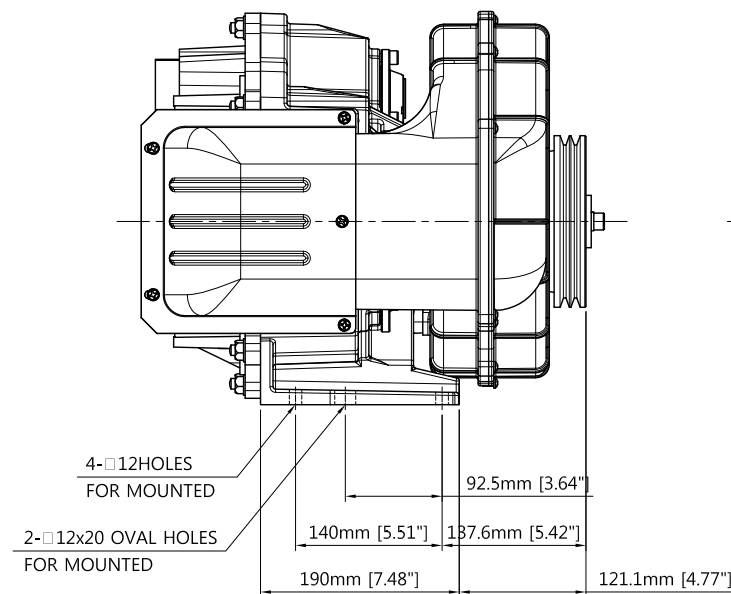

ISO VIEW

7.5 HP Motor: #244271, Motor Side Pulley #230167, Belts (2) #230165

10 HP Motor: #244272, Motor Side Pulley #230168, Belts (2) #230166

TOLERANCES UNLESS OTHERWISE SPECIFIED		PRODUCT NAME		TITLE	
		SCROLL AIR COMPRESSOR		7.5/10 HP Air End	
		MODEL		Part # 230153	
DWN. BY	DESIGNED BY	CHKD. BY	APPD. BY	THIRD ANGLE PROJECTION	SCALE 1:5
S.J.PARK	S.J.PARK			REFERENCE	UNIT : mm
2019.07.03	2019.07.03			DRW. NO.	
				DRAWING NO.	REV.
				RD005156	0