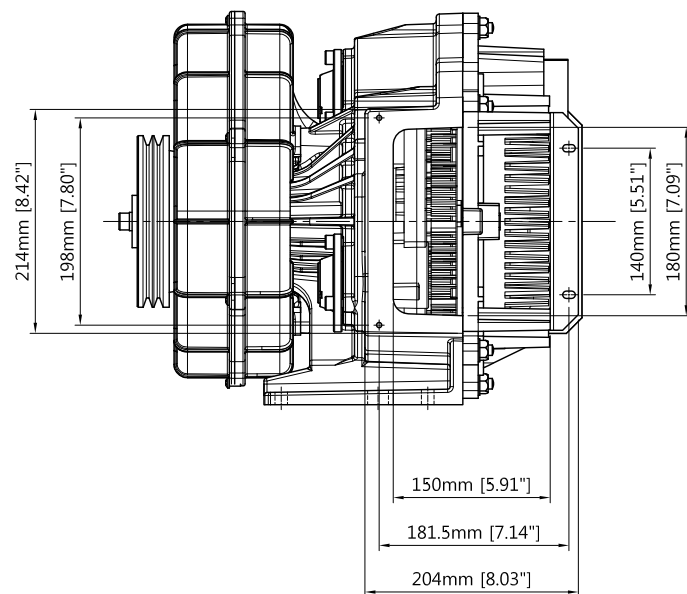

ISO VIEW

7.5 HP Motor: #244271, Motor Side Pulley #230167, Belts (2) #230165

10 HP Motor: #244272, Motor Side Pulley #230168, Belts (2) #230166

TOLERANCES UNLESS OTHERWISE SPECIFIED		PRODUCT NAME		TITLE	
		SCROLL AIR COMPRESSOR		7.5/10 HP Air End	
		MODEL		Part # 230153	
DWN. BY	DESIGNED BY	CHKD. BY	APPD. BY	THIRD ANGLE PROJECTION	SCALE 1:5
S.J.PARK	S.J.PARK			REFERENCE	UNIT : mm
2019.07.03	2019.07.03			DRW. NO.	
				DRAWING NO.	REV.
				RD005156	0