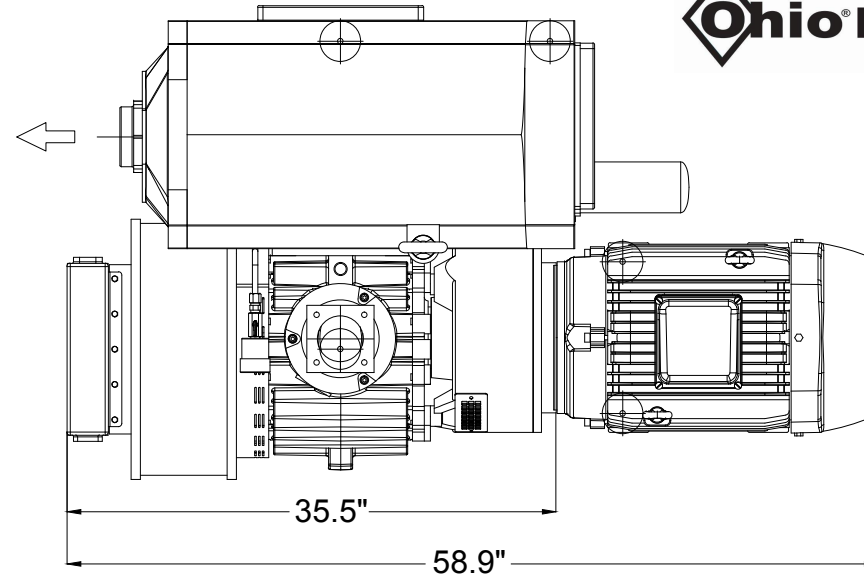

NO	REVISIONS	SIGNATURE	APP. BY	DATE . 2016 . 06 . 17	SCALE 1 : 1	PROJECT NO.
			CHK. BY	S20-N Pump with Motor: Part # 264377 S20-N Pump without Motor: Part # 262926-LM Nema 284TC 15 HP Motor: Part # 244255	S20-N Rotary Vane Vacuum Pump with Nema 284TC 15 HP Motor	
			TRC. BY			

△		APP. BY	DATE . 2016 . 06 . 17	SCALE 1 : 1	<b>S20-N Rotary Vane Vacuum Pump with Nema 286TC 20 HP Motor</b>	PROJECT NO.
△		CHK. BY	<b>S20-N Pump with Motor: Part #264377</b> <b>S20-N Pump without Motor: Part 262926-LM</b>	<b>Nema 286TC 20 HP Motor: Part # 244256</b>		MODEL NO.
△		DWN. BY <i>KH. Kwok</i>				DWG. NO.
NO	REVISIONS	SIGNATURE	TRC. BY			