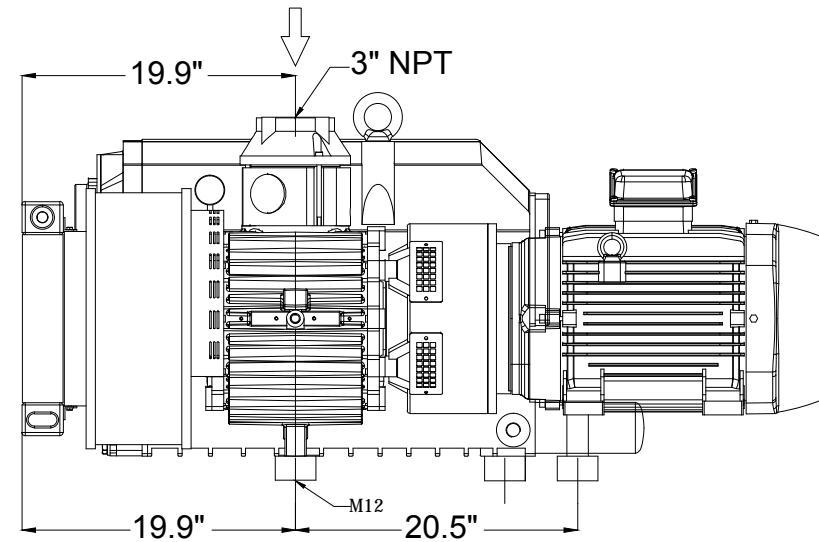

NO	REVISIONS	SIGNATURE	APP. BY	DATE . 2016 . 06 . 17	SCALE 1 : 1	PROJECT NO.
			CHK. BY	S20-N Pump with Motor: Part # 264377 S20-N Pump without Motor: Part # 262926-LM Nema 284TC 15 HP Motor: Part # 244255	S20-N Rotary Vane Vacuum Pump with Nema 284TC 15 HP Motor	
			TRC. BY			

△		APP. BY	DATE . 2016 . 06 . 17	SCALE 1 : 1	<b>S20-N Rotary Vane Vacuum Pump with Nema 286TC 20 HP Motor</b>	PROJECT NO.
△		CHK. BY	<b>S20-N Pump with Motor: Part #264377</b> <b>S20-N Pump without Motor: Part 262926-LM</b>	<b>Nema 286TC 20 HP Motor: Part # 244256</b>		MODEL NO.
△		DWN. BY <i>KH. Kwok</i>				DWG. NO.
NO	REVISIONS	SIGNATURE	TRC. BY			