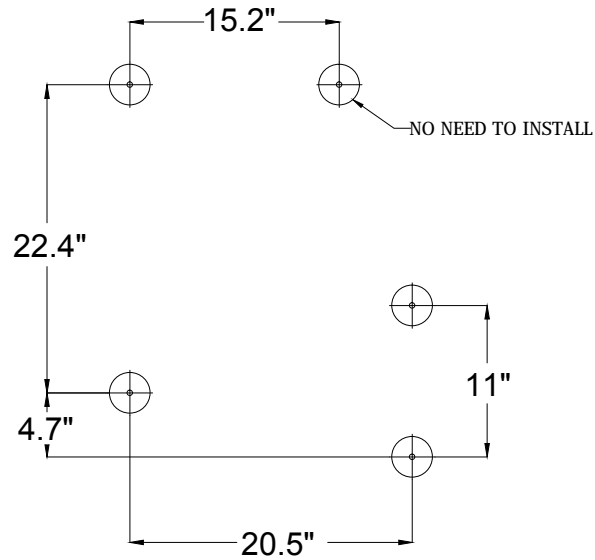

NO	REVISIONS	SIGNATURE	APP. BY	DATE . 2016 . 06 . 17	SCALE 1 : 1	PROJECT NO.
			CHK. BY	S20-N Pump with Motor: Part # 264377 S20-N Pump without Motor: Part # 262926-LM Nema 284TC 15 HP Motor: Part # 244255	S20-N Rotary Vane Vacuum Pump with Nema 284TC 15 HP Motor	
			TRC. BY			

△		APP. BY	DATE . 2016 . 06 . 17	SCALE 1 : 1	<b>S20-N Rotary Vane Vacuum Pump with Nema 286TC 20 HP Motor</b>	PROJECT NO.
△		CHK. BY	<b>S20-N Pump with Motor: Part #264377</b> <b>S20-N Pump without Motor: Part 262926-LM</b>	<b>Nema 286TC 20 HP Motor: Part # 244256</b>		MODEL NO.
△		DWN. BY <i>KH. Kwok</i>				DWG. NO.
NO	REVISIONS	SIGNATURE	TRC. BY			