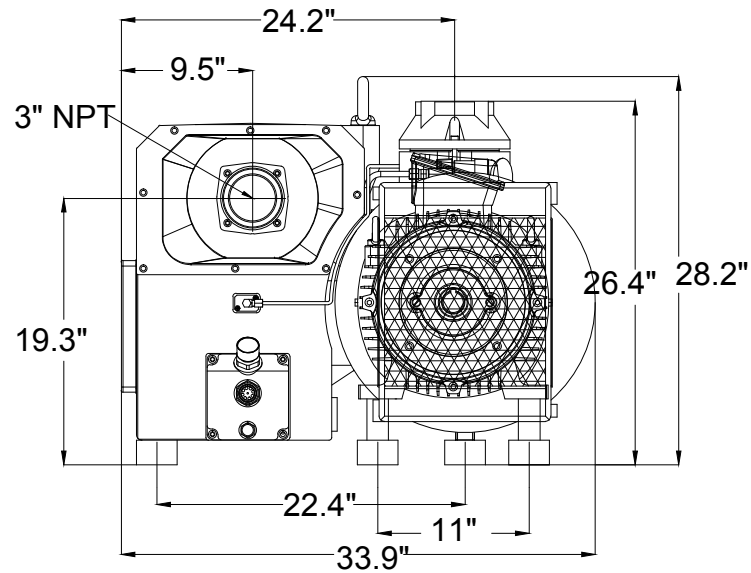

NO	REVISIONS	SIGNATURE	APP. BY	DATE . 2016 . 06 . 17	SCALE 1 : 1	PROJECT NO.
			CHK. BY	S20-N Pump with Motor: Part # 264377 S20-N Pump without Motor: Part # 262926-LM Nema 284TC 15 HP Motor: Part # 244255	S20-N Rotary Vane Vacuum Pump with Nema 284TC 15 HP Motor	
			TRC. BY			

△		APP. BY	DATE . 2016 . 06 . 17	SCALE 1 : 1	<b>S20-N Rotary Vane Vacuum Pump with Nema 286TC 20 HP Motor</b>	PROJECT NO.
△		CHK. BY	<b>S20-N Pump with Motor: Part #264377</b> <b>S20-N Pump without Motor: Part 262926-LM</b>	<b>Nema 286TC 20 HP Motor: Part # 244256</b>		MODEL NO.
△		DWN. BY <i>KH. Kwok</i>				DWG. NO.
NO	REVISIONS	SIGNATURE	TRC. BY			