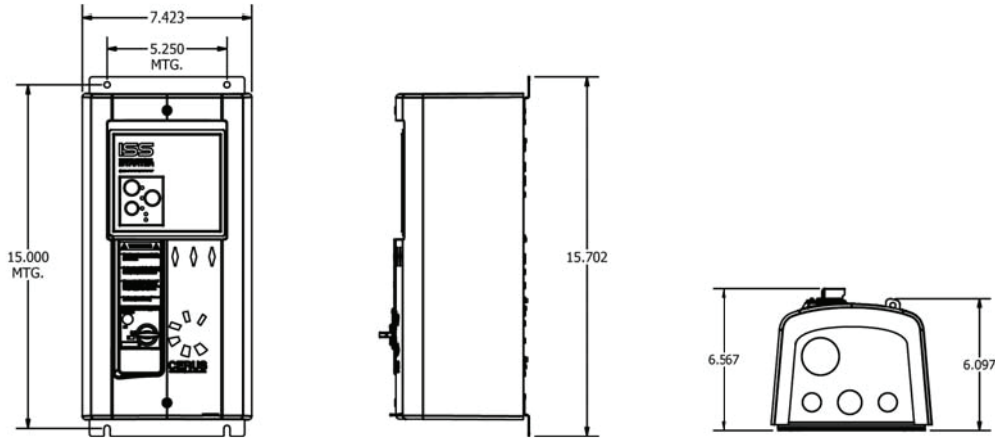

Control Modules for Vacuum Pumps and Compressors: Dimensions / Terminals

All dimensions are in inches

CONTROL WIRING