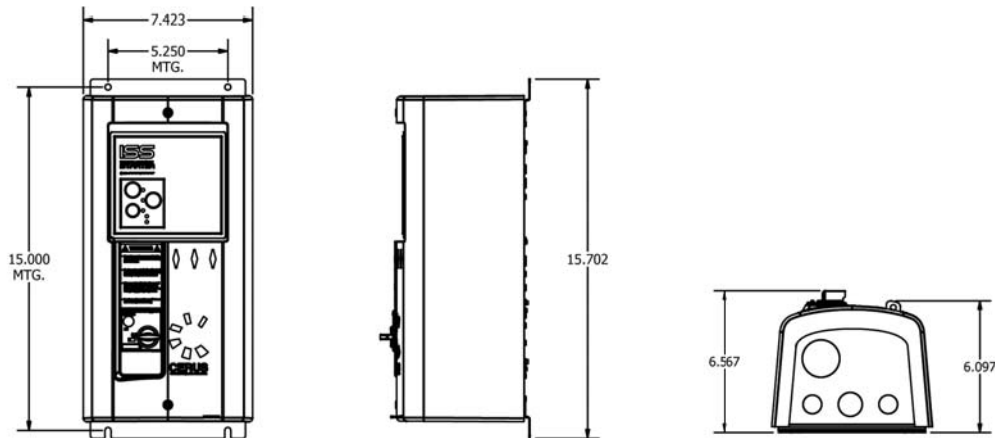

# Control Modules for Vacuum Pumps and Compressors: Dimensions / Terminals

All dimensions are in inches

## CONTROL WIRING