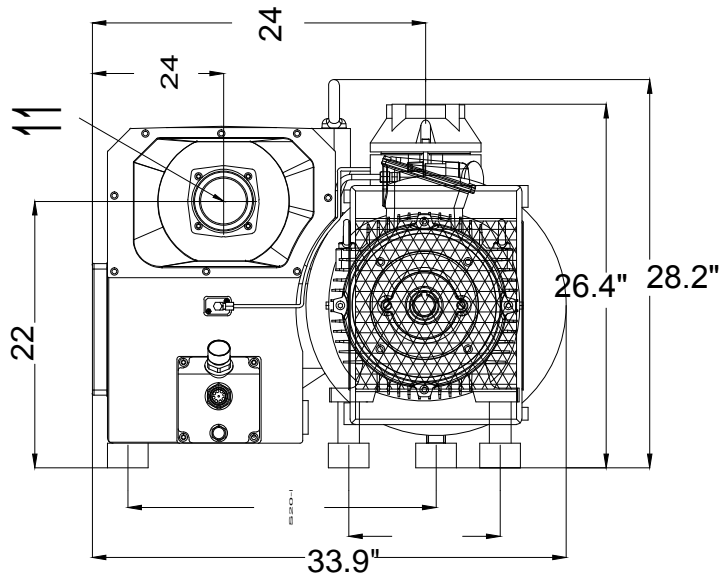

△		APP. BY	DATE . 2016 . 06 . 17	SCALE 1 : 1	S20-N Pump with Motor: Part # 264377 S20-N Rotary Vane Vacuum Pump with Nema 284TC 15 HP Motor	PROJECT NO.
△		CHK. BY	S20-N Pump without Motor: Part # 262926-LM			MODEL NO.
△		DWN. BY <i>KH. Kwok</i>	Nema 284TC 15 HP Motor: Part # 244255			
NO	REVISIONS	SIGNATURE	TRC. BY			DWG. NO

NO	REVISIONS	SIGNATURE	APP. BY	DATE . 2016 . 06 . 17	SCALE 1 : 1	S20-N F	S20-I	PROJECT NO.
			CHK. BY	KH. Kwok	MODEL NO.			
			DWN. BY					DWG. NO
			TRC. BY					