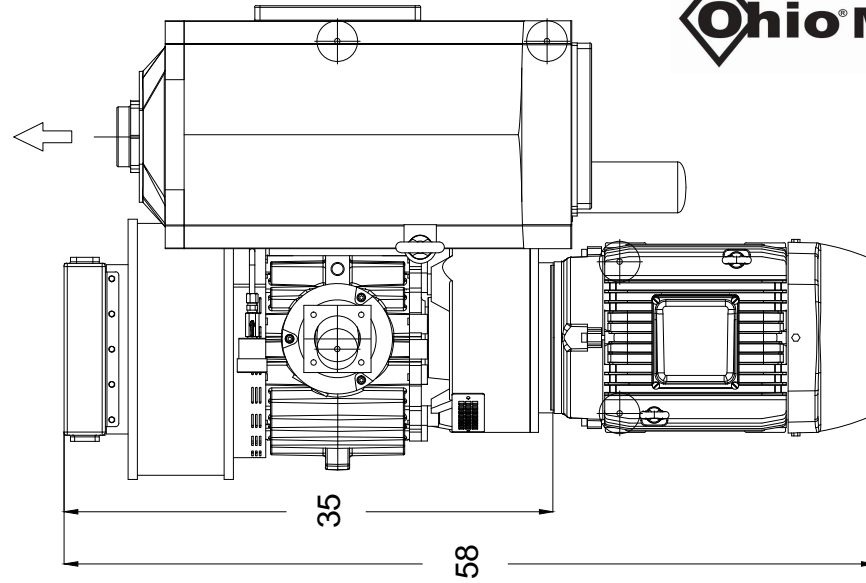

△		APP. BY	DATE . 2016 . 06 . 17	SCALE 1 : 1	S20-N Pump with Motor: Part # 264377 S20-N Rotary Vane Vacuum Pump with Nema 284TC 15 HP Motor	PROJECT NO.
△		CHK. BY	S20-N Pump without Motor: Part # 262926-LM			MODEL NO.
△		DWN. BY <i>KH. Kwok</i>	Nema 284TC 15 HP Motor: Part # 244255			
NO	REVISIONS	SIGNATURE	TRC. BY			DWG. NO

NO	REVISIONS	SIGNATURE	APP. BY	DATE . 2016 . 06 . 17	SCALE 1 : 1	S20-N F	S20-I	PROJECT NO.
			CHK. BY	KH. Kwok	MODEL NO.			
			DWN. BY					DWG. NO
			TRC. BY					