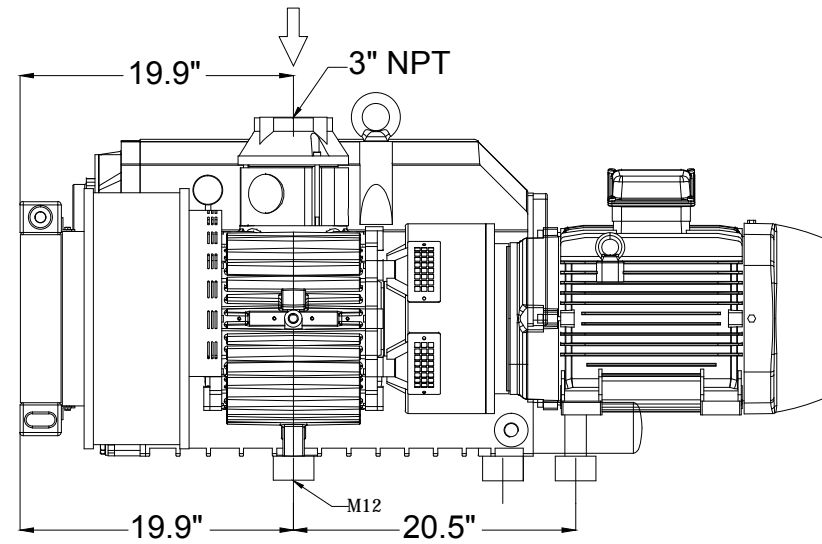

△		APP. BY	DATE . 2016 . 06 . 17	SCALE 1 : 1	S20-N Pump with Motor: Part # 264377 S20-N Rotary Vane Vacuum Pump with Nema 284TC 15 HP Motor	PROJECT NO.
△		CHK. BY	S20-N Pump without Motor: Part # 262926-LM			MODEL NO.
△		DWN. BY <i>KH. Kwok</i>	Nema 284TC 15 HP Motor: Part # 244255			
NO	REVISIONS	SIGNATURE	TRC. BY			DWG. NO

NO	REVISIONS	SIGNATURE	APP. BY	DATE . 2016 . 06 . 17	SCALE 1 : 1	S20-N F	S20-I	PROJECT NO.
			CHK. BY	KH. Kwok	MODEL NO.			
			DWN. BY					DWG. NO
			TRC. BY					