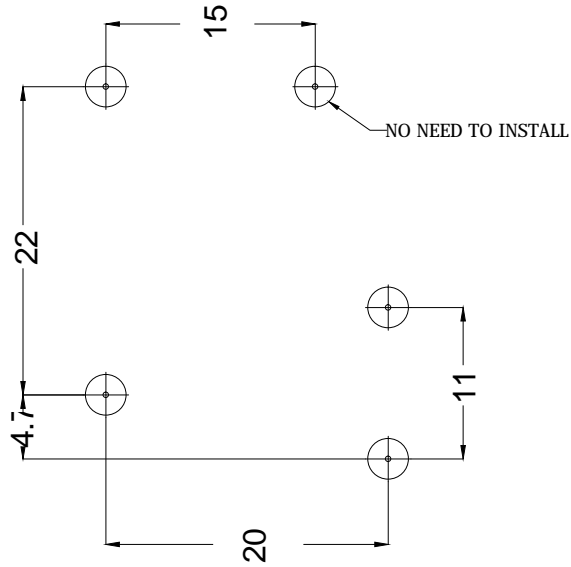

△		APP. BY	DATE . 2016 . 06 . 17	SCALE 1 : 1	S20-N Pump with Motor: Part # 264377 S20-N Rotary Vane Vacuum Pump with Nema 284TC 15 HP Motor	PROJECT NO.
△		CHK. BY	S20-N Pump without Motor: Part # 262926-LM			MODEL NO.
△		DWN. BY <i>KH. Kwok</i>	Nema 284TC 15 HP Motor: Part # 244255			
NO	REVISIONS	SIGNATURE	TRC. BY			DWG. NO

NO	REVISIONS	SIGNATURE	APP. BY	DATE . 2016 . 06 . 17	SCALE 1 : 1	S20-N F	S20-I	PROJECT NO.
			CHK. BY	KH. Kwok	MODEL NO.			
			DWN. BY					DWG. NO
			TRC. BY					